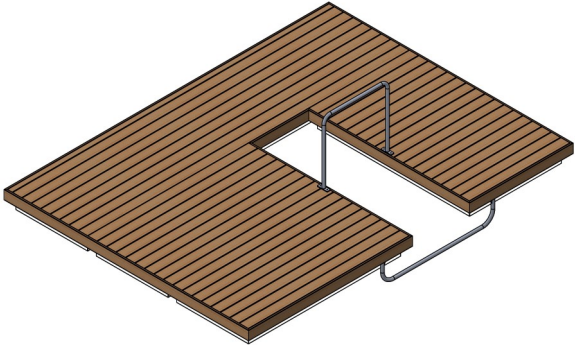

Shown with Driftwood Grey Decking

The Boomer Dock is our largest kayak dock package at 12'x16' and has a 3' x 8' slip. The additional 100 square feet allows ample space for launching and receiving your kayak and storage space. Additional accessories such as Paddle Sport Storage Racks, Stairs and our Safe Launch accessory can be added to further increase ease of use as well as safety.

### 12' x 16' Boomer Kayak Slip Dock Package

KD-12X16

**PACKAGE INCLUDES**

- 5' x 8' x 8" Framed Float (1)
- 4' x 8' x 8" Framed Float (4)
- S-Style Connector (5)
- TC-Style Connector (1)
- T-Style Connector (1)
- Underwater Connector (1)
- Overhead Assist Bar (1)