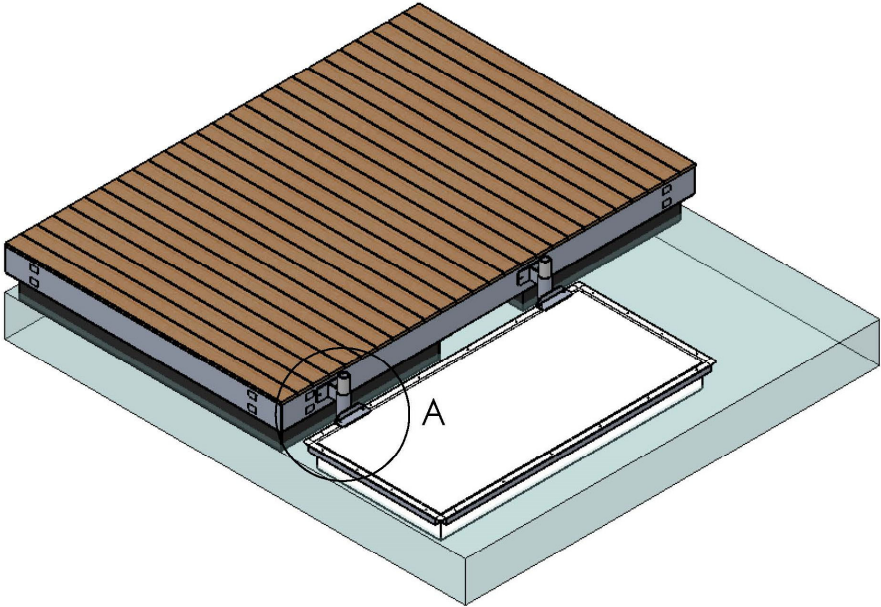

ATTACHMENT FORM

FLOATING DOCK

A. What is the height of the mounting face for the Slide Assembly?

Side View

Isometric View

B. What is the distance from the standing surface of the Floating Dock to the water surface?