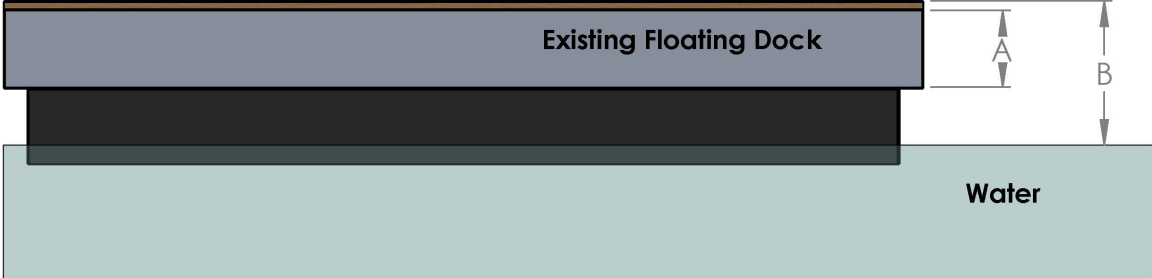

ATTACHMENT FORM

FLOATING DOCK

A. What is the height of the mounting face for the Slide Assembly?

Side View

Isometric View

B. What is the distance from the standing surface of the Floating Dock to the water surface?