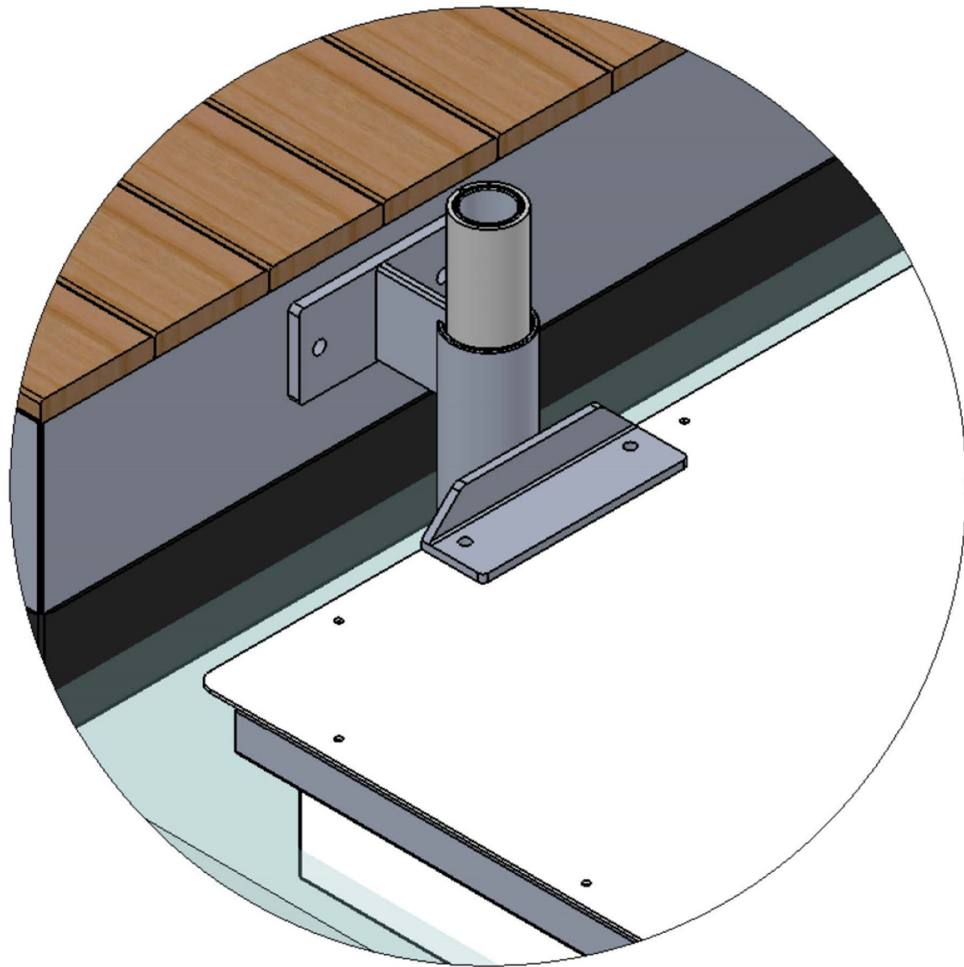

ATTACHMENT FORM

FLOATING DOCK

A. What is the height of the mounting face for the Slide Assembly?

Side View

Isometric View

B. What is the distance from the standing surface of the Floating Dock to the water surface?