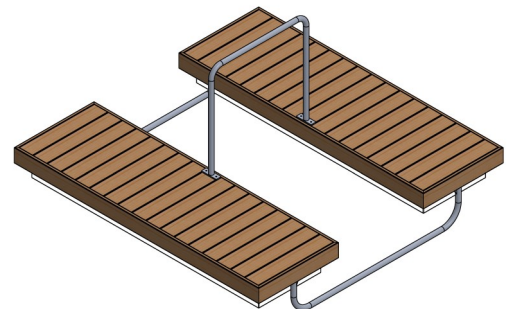

Shown with Driftwood Grey Decking

Launching and recovering a kayak is made enjoyable by using the kayak slip dock. This dock has overall dimensions of 8' x 8' and a 3' x 8' slip, the slip creates a safe entry and exit point to your kayak. The Kayak Drive-Thru Dock is our most basic dock package and like the rest of our slip docks, can be accessorized with a safe launch that makes transitioning to and from your kayak even more comfortable.

Kayak Drive-Thru Dock Package

KD-DT

PACKAGE INCLUDES

30" x 8' x 8" Framed Float (2)

Underwater Connector (2)

Overhead Assist Bar (1)

White \$2,385 – PVC Decking Upgrade \$3,425

Dock Package does not include Attachment Methods, Brackets or Accessories shown unless noted. AccuDock reserves the right to change prices at any time without notice. Prices listed on any other affiliate websites may not be accepted. AccuDock sells floating dock products and accessories through a number of different online channels and AccuDock cannot always control when they are updated. AccuDock reserves the right not to accept a price listed on an affiliate site.