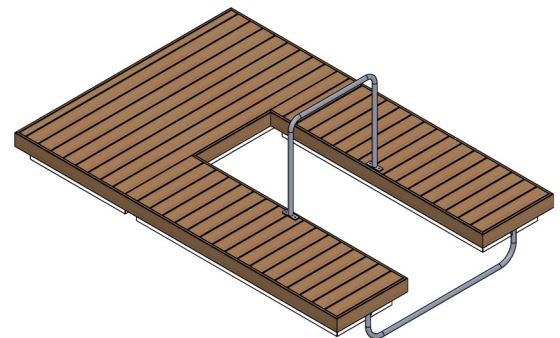

Shown with Weathered Ipe Decking

Providing plenty of surface space and stability, our 8'x12' Kayak Slip Dock is the most popular kayak dock setup. The continuous overhead assist bar further increases ease of use and makes launching and recovering a kayak easy for any level paddler. The Kayak Slip Dock can be upgraded further to include the Safe Launch accessory which provides additional comfort and stability by keeping the kayak in place during entry and exit.

## 8' x 12' Kayak Slip Dock Package

KD-8X12

### PACKAGE INCLUDES

- 4' x 8' Framed Float (1)
- 30" x 8' Framed Float (2)
- S-Style Connector (2)
- TC-Style Connector (2)
- Underwater Connector (1)
- Overhead Assist Bar (1)

**White \$3,369 – PVC Decking Upgrade \$5,241**